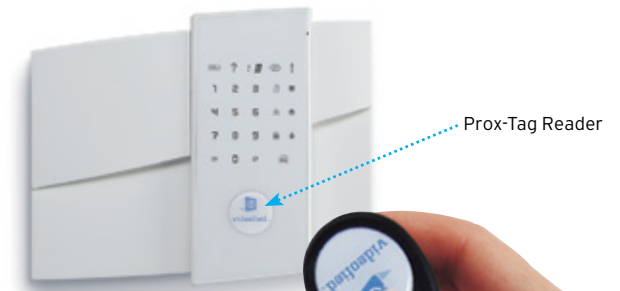

Simple to Use Prox-Tag Arming

A proximity reader in the keypad means users can easily arm/disarm the system by simply moving the tag near the keypad. The system gives audible and visual feedback that it is arming/disarming. Every person in the building can use their own prox-tag and forget about entering codes. The prox-tags are waterproof, unpowered and last for years. For additional convenience, there is an optional wireless outdoor prox-tag reader that can be mounted on the outside of the building to arm/disarm before entering.