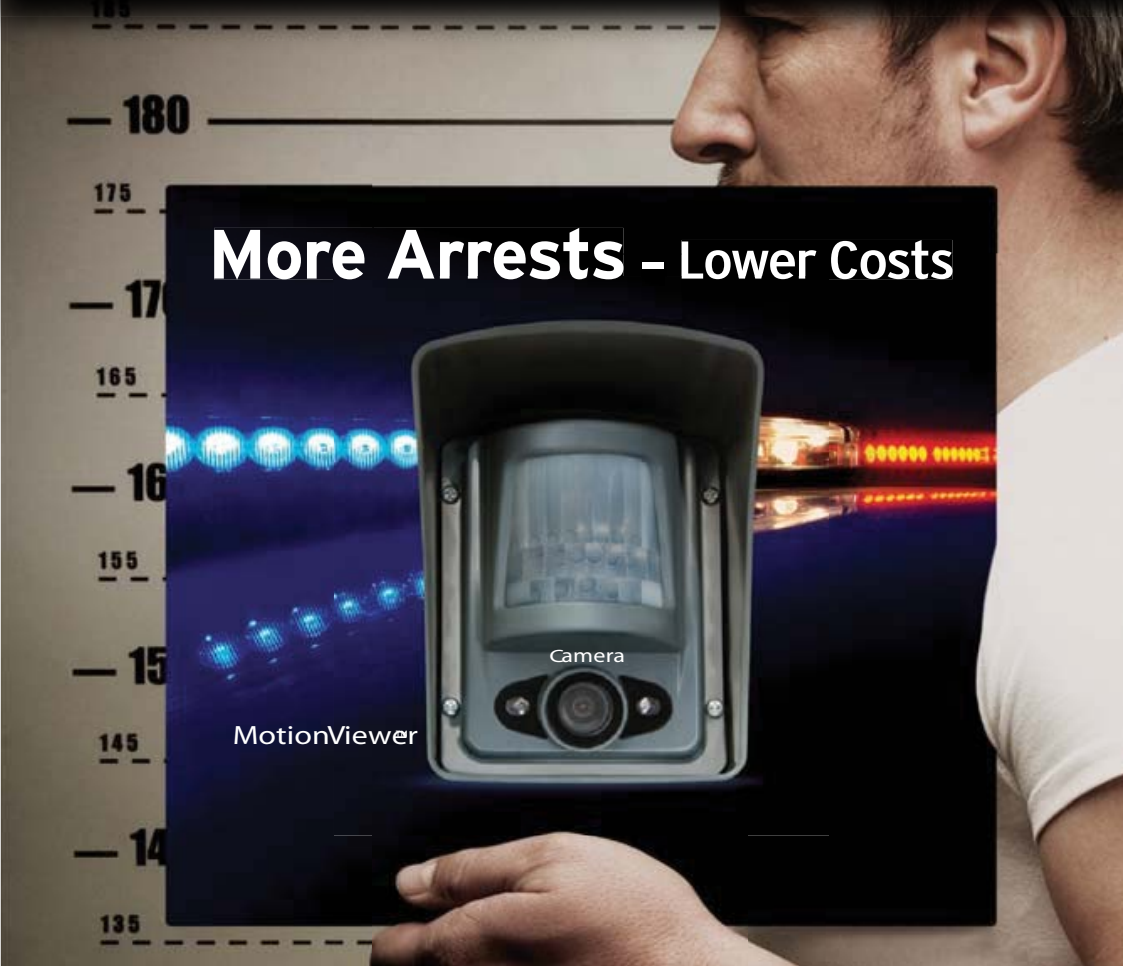

To see videos of actual arrests visit:
www.videofied.com.au

Ph : 1300 46 44 55