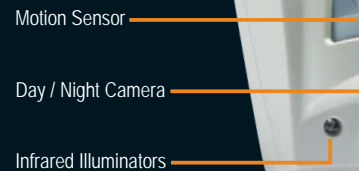

Totally Wireless Video Security System

Video is recorded and sent upon alarm detection only - protecting your privacy

INDOOR MOTIONVIEWER