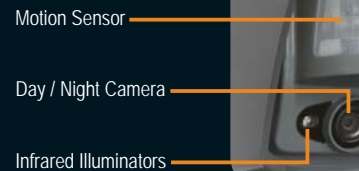

Video and 2-way voice
over Mobile Network for the price
of your blind system.

New Videofied XL Features

- Instant video of intrusion with 2-way voice over GSM mobile
- Wireless MotionViewer (sensor/camera) with true night vision
- GSM mobile communicator eliminates all VoIP, IP or PSTN connections
- Privacy assured as each MotionViewer camera is only active during alarm
- UNPLUGGED - totally wireless and no AC power needed
- Intergrated proximity card arming/disarming for ease of use
- Up to 20 cameras (sirens, reed contacts, keypads or other devices)
- Up to 4 years battery life on panel and other devices

INDOOR MOTIONVIEWER

OUTDOOR MOTIONVIEWER
IP 65 WEATHERPROOF
- 20° + 60°

Motion activates the
integrated Day / Night
Camera

PORTABLE

PRACTICAL

AFFORDABLE

To see videos of actual apprehensions visit www.videofied.com.au
or call Video Alarm Technologies on 1300 46 44 55 for more information