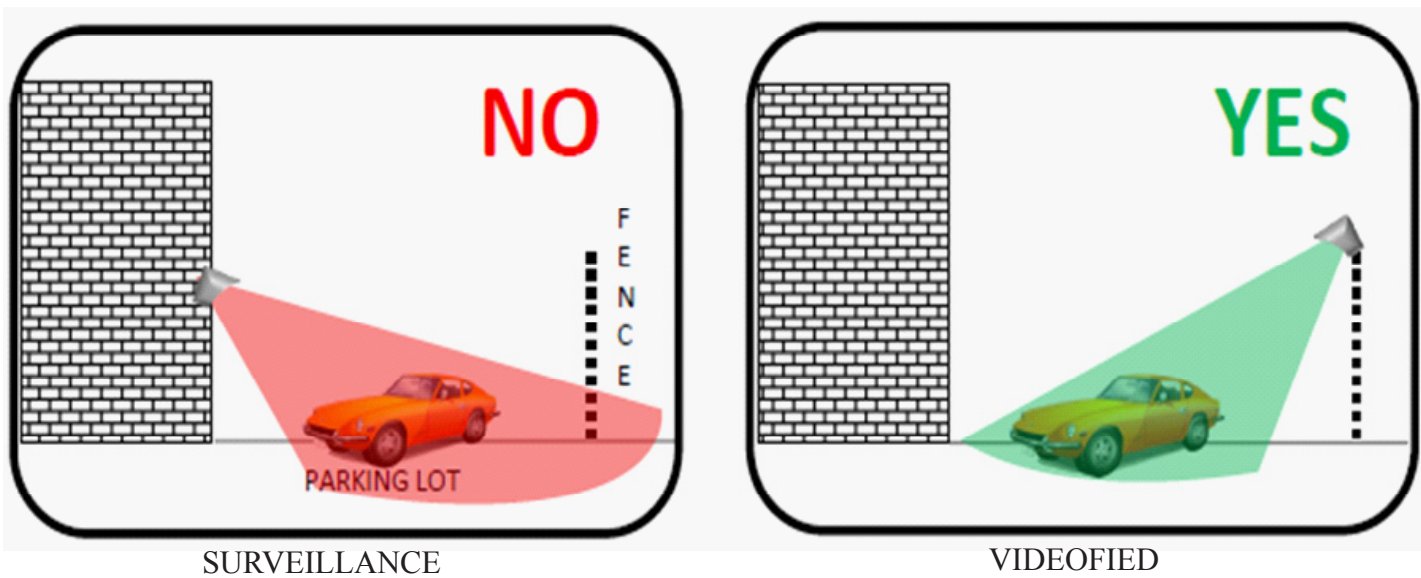

PROTECT ASSETS NOT AREA

LOOK OUTSIDE-IN NOT INSIDE-OUT

TERMINATE THE VIEW OF THE PIR

GENERAL TIP:

Videofied is an intrusion based, Video Alarm System and should be used in places and during times where and when no person should be while the system is armed.

SPECIFICATIONS

- 20F to 140F Operating Temperature
- Night Illumination to 30'
- 1/4" x 20 Mounting Thread
- 320x240 Pixel Resolution