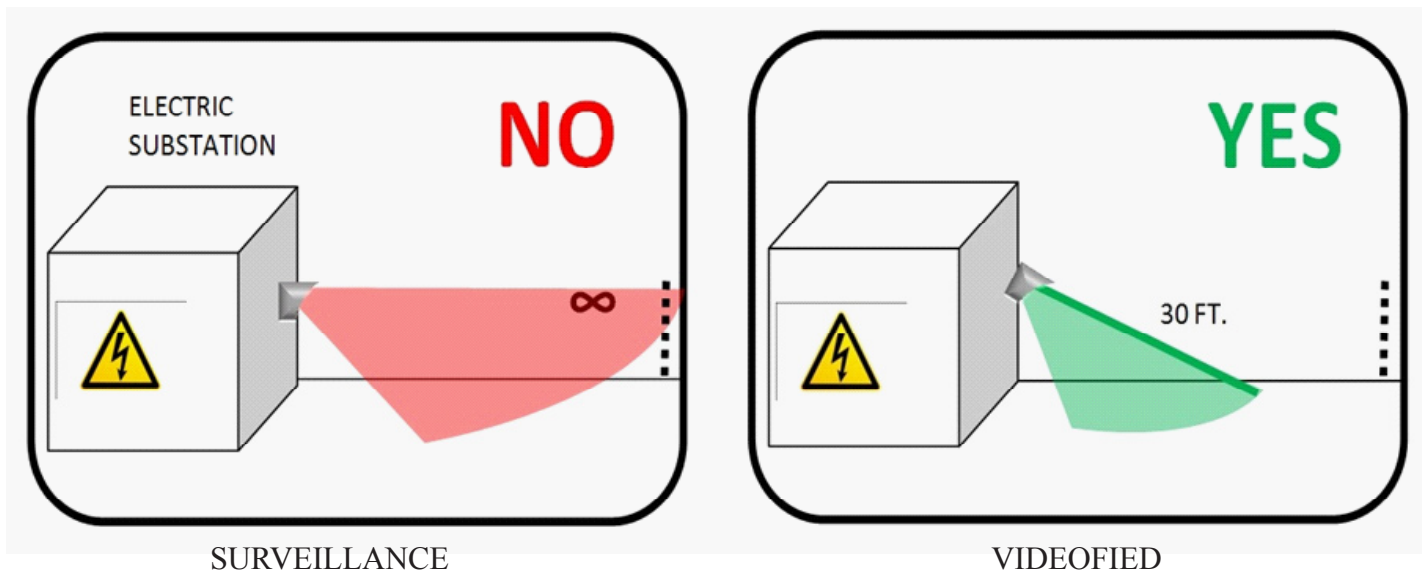

PROTECT ASSETS NOT AREA

LOOK OUTSIDE-IN NOT INSIDE-OUT

TERMINATE THE VIEW OF THE PIR

GENERAL TIP:

Videofied is an intrusion based, Video Alarm System and should be used in places and during times where and when no person should be while the system is armed.

SPECIFICATIONS

- 20F to 140F Operating Temperature
- Night Illumination to 30'
- 1/4" x 20 Mounting Thread
- 320x240 Pixel Resolution