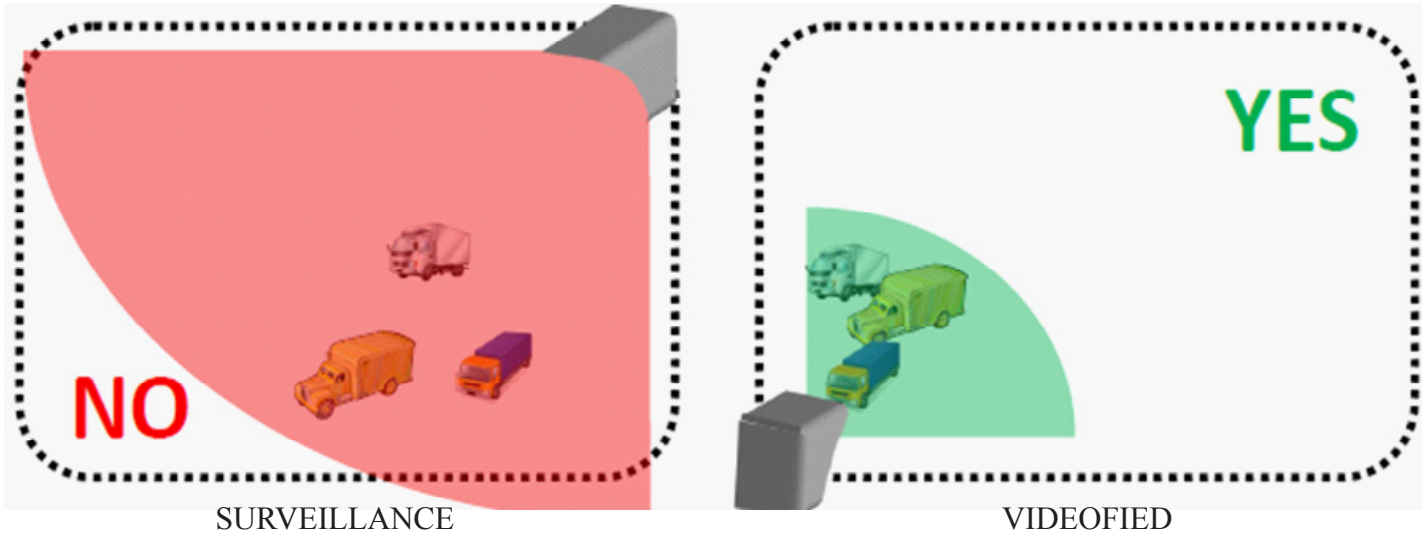

# PROTECT ASSETS NOT AREA

SURVEILLANCE

VIDEOFIED

# LOOK OUTSIDE-IN NOT INSIDE-OUT

SURVEILLANCE

VIDEOFIED

# TERMINATE THE VIEW OF THE PIR

SURVEILLANCE

VIDEOFIED

**GENERAL TIP:**

Videofied is an intrusion based, Video Alarm System and should be used in places and during times where and when no person should be while the system is armed.

**SPECIFICATIONS**

- 20F to 140F Operating Temperature
- Night Illumination to 30'
- 1/4" x 20 Mounting Thread
- 320x240 Pixel Resolution