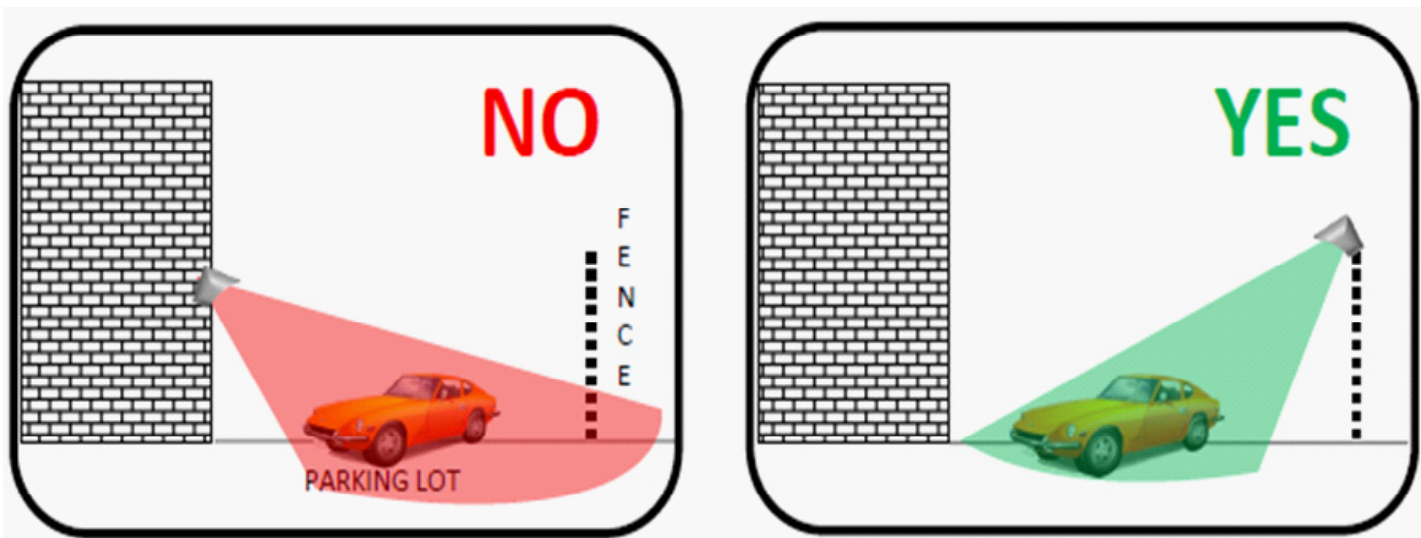

# PROTECT ASSETS NOT AREA

SURVEILLANCE

VIDEOFIED

# LOOK OUTSIDE-IN NOT INSIDE-OUT

SURVEILLANCE

VIDEOFIED

# TERMINATE THE VIEW OF THE PIR

SURVEILLANCE

VIDEOFIED

**GENERAL TIP:**

Videofied is an intrusion based, Video Alarm System and should be used in places and during times where and when no person should be while the system is armed.

**SPECIFICATIONS**

- 20F to 140F Operating Temperature
- Night Illumination to 30'
- 1/4" x 20 Mounting Thread
- 320x240 Pixel Resolution