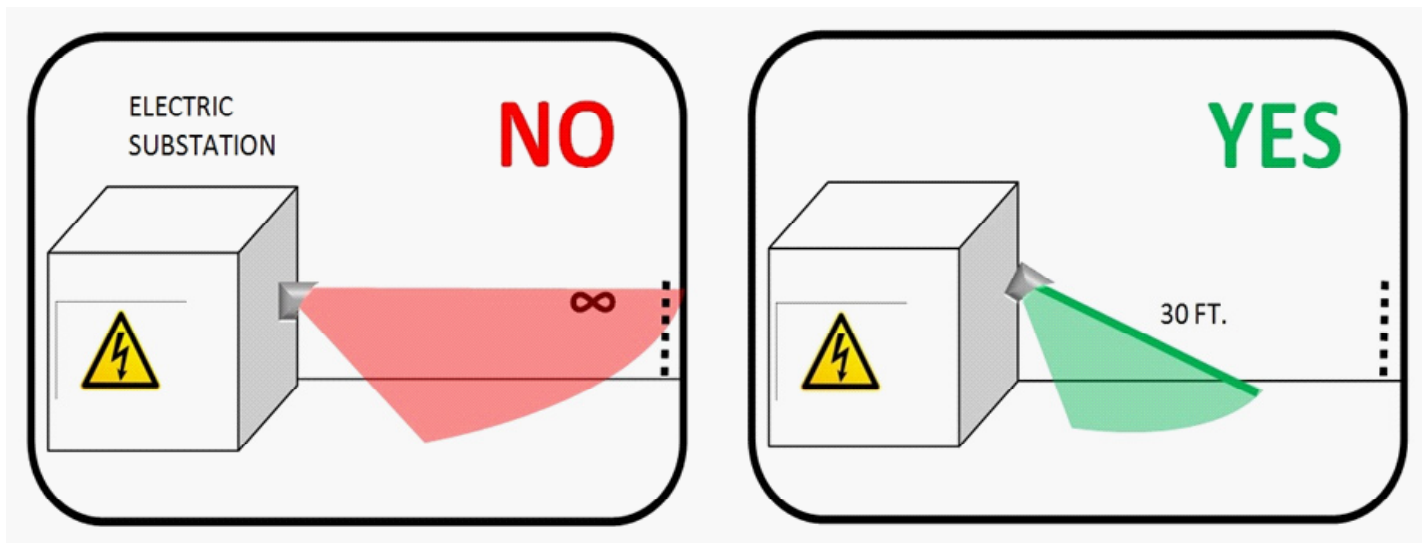

# LOOK OUTSIDE-IN NOT INSIDE-OUT

SURVEILLANCE

VIDEOFIED

# TERMINATE THE VIEW OF THE PIR

SURVEILLANCE

VIDEOFIED

**GENERAL TIP:**

Videofied is an intrusion based, Video Alarm System and should be used in places and during times where and when no person should be while the system is armed.

**SPECIFICATIONS**

- 20F to 140F Operating Temperature
- Night Illumination to 30'
- 1/4" x 20 Mounting Thread
- 320x240 Pixel Resolution